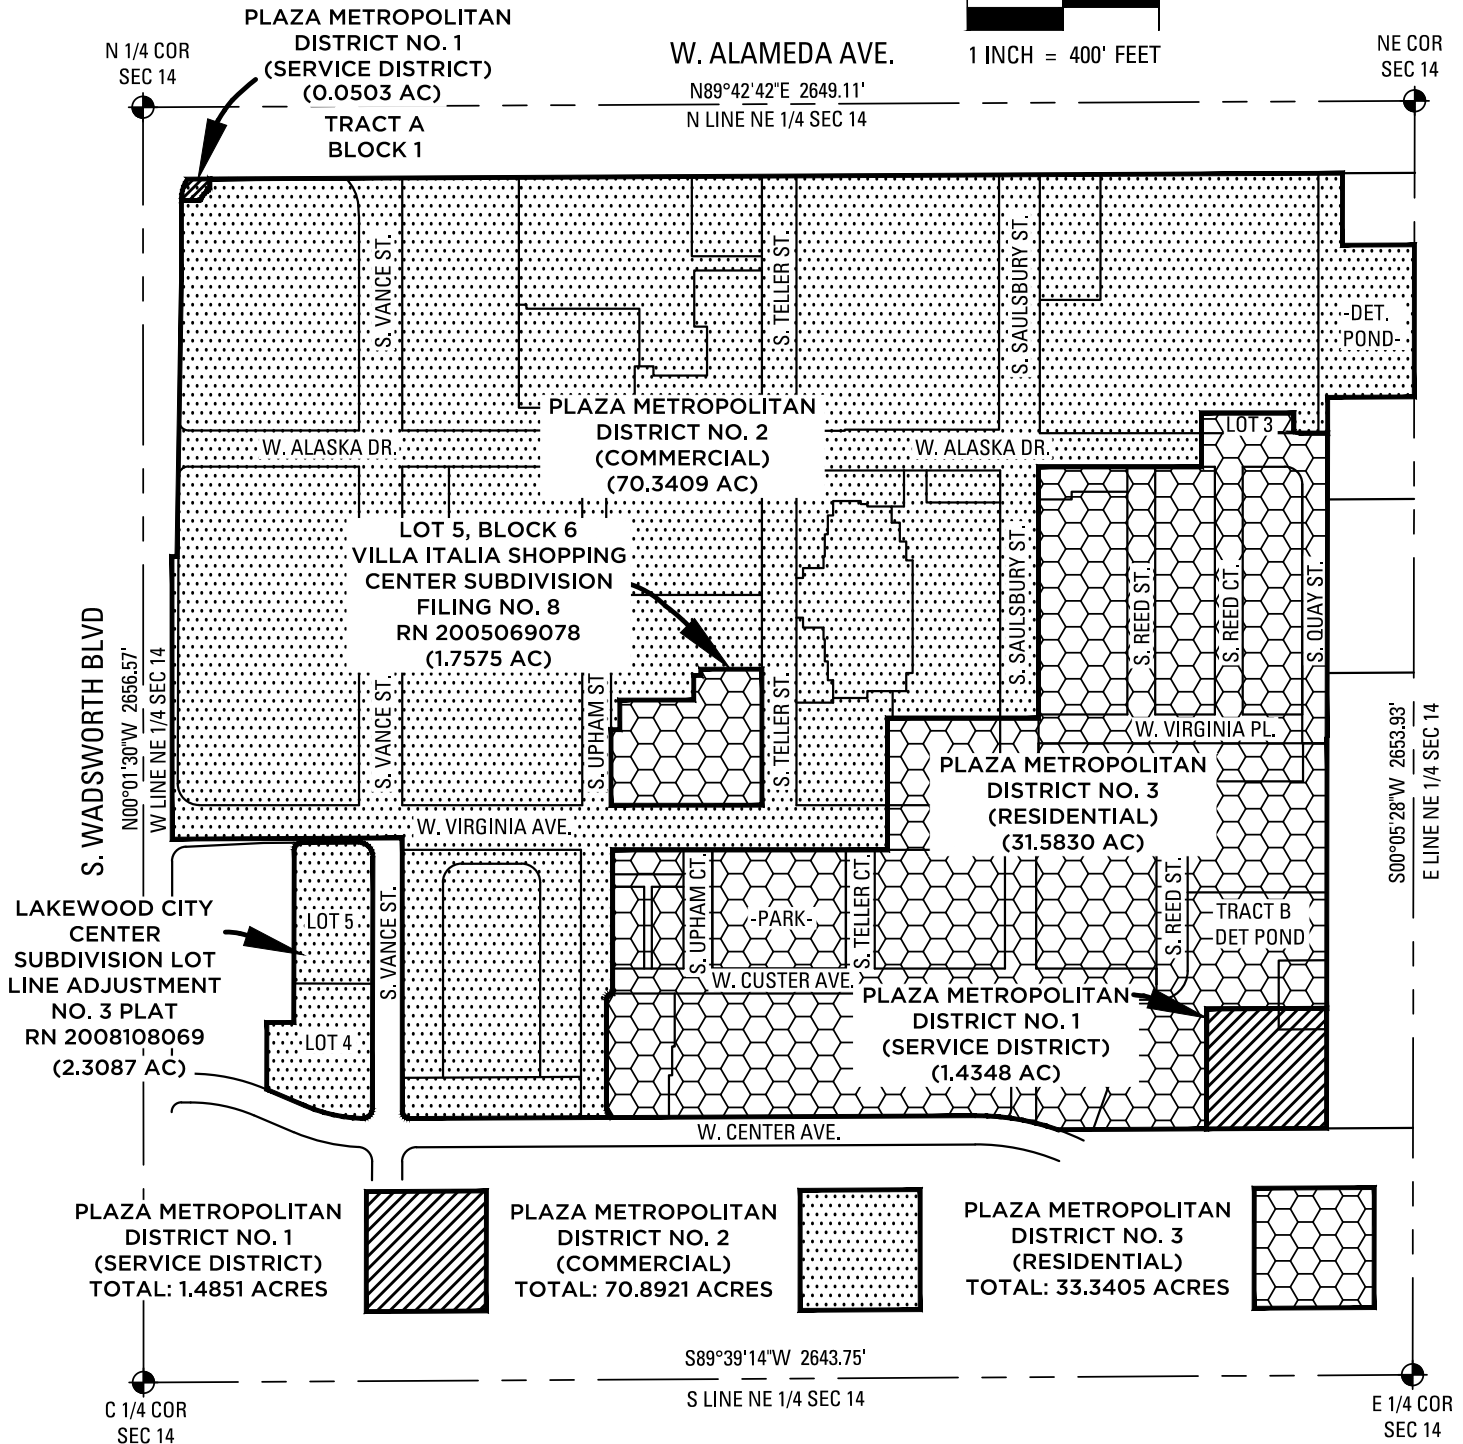

EXHIBIT SHEET 1 OF 1

TITLE:
THE PLAZA METRO DISTRICT PARCEL EXHIBIT

LOCATION:
BELMAR AREA
NE 1/4 SECTION 14 T4S, R69W, OF THE 6TH P.M.,
CITY OF LAKEWOOD, COUNTY OF JEFFERSON, STATE OF COLORADO

SCALE: 1"=400'	DATE: 06.04.20	PROJECT NO: 0017-2011	AREA: 105.6674 AC	PATH: J:\0017\2011\SURVEY\DISTRICT\PLAZA MD DIST OVERALL.DWG
--------------------------	--------------------------	---------------------------------	-----------------------------	--